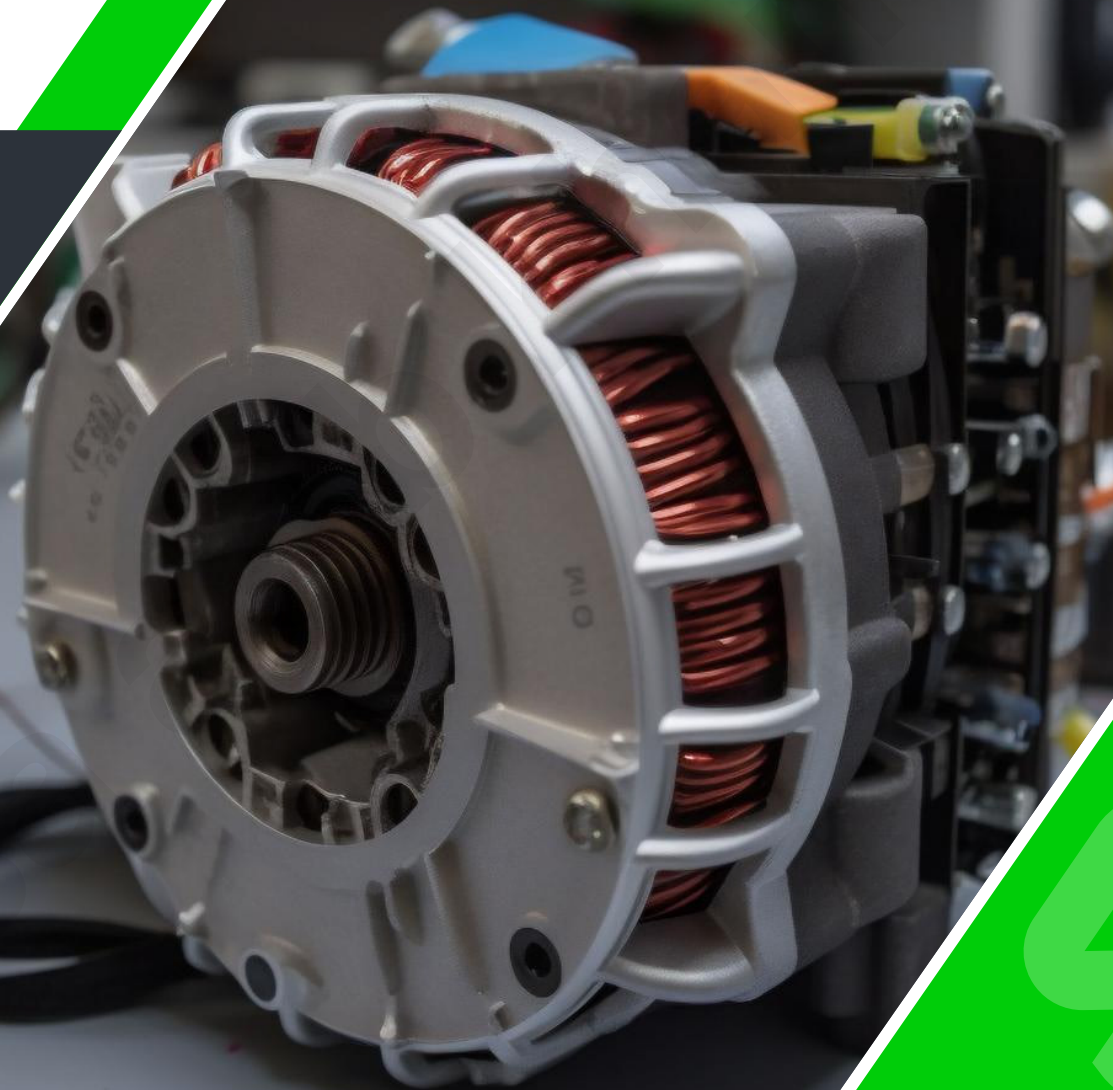

Product Brochure

The Seal of Trust

89 DIA

89 Dia Motor Details

Sizes:
25mm

Winding:
Aluminium / Copper

Type:
Bush / Bearing

Add Ons:
MS Ring, CI Ring, Cuppa

Specifications:

- **RPM:** 1400 & 2800
- **Speed:** 3 -Speed & 1-Speed

Compatible Blades:

- 6 - 9 Inch Plastic & Aluminium Blades (3,4 & 6 Leaves)

100 DIA

100 Dia Motor Details

Sizes:
19mm, 25mm

Winding:
Aluminium / Copper

110 Dia Motor Details

 **Sizes:**
19mm, 28mm, 32mm, 38mm, 41mm

 **Winding:**
Aluminium / Copper

 **Type:**
Bush / Bearing

 **Add Ons:**
MS Ring, CI Ring, Cuppa

Specifications:

- **RPM:** 1400 & 2800
- **Speed:** 3 -Speed & 1-Speed

EXHAUST

Exhaust Motor Details

Sizes:
32mm, 38mm

Winding:
Aluminium / Copper

Type:
Bush / Bearing

Add Ons:
MS Ring, CI Ring, Aluminium Ring

Specifications:

- **RPM:** 1400
- **Speed:** 3-Speed & 1-Speed