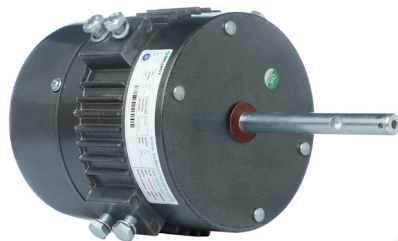

Product Brochure

The Seal of Trust

89 DIA

89 Dia Motor Details

Sizes:
25mm

Winding:
Aluminium / Copper

Type:
Bush / Bearing

Add Ons:
MS Ring, CI Ring, Cuppa

110 Dia Motor Details

 **Sizes:**
19mm, 28mm, 32mm, 38mm, 41mm

 **Winding:**
Aluminium / Copper

 **Type:**
Bush / Bearing

 **Add Ons:**
MS Ring, CI Ring, Cuppa

Specifications:

- **RPM:** 1400 & 2800
- **Speed:** 3 -Speed & 1-Speed

Type:

Bush / Bearing

Add Ons:

MS Ring, CI Ring

Specifications:

- RPM: 1400
- Speed: 3-Speed & 1-Speed

Compatible Blades:

- 20 Inch Plastic & Aluminium Kit Blades (3,4 & 5 Leaves)
- 16 Inch Climatizer Blade

EXHAUST

Exhaust Motor Details

Sizes:
32mm, 38mm

Winding:
Aluminium / Copper

Type:
Bush / Bearing

Add Ons:
MS Ring, CI Ring, Aluminium Ring

Specifications:

- **RPM:** 1400
- **Speed:** 3-Speed & 1-Speed